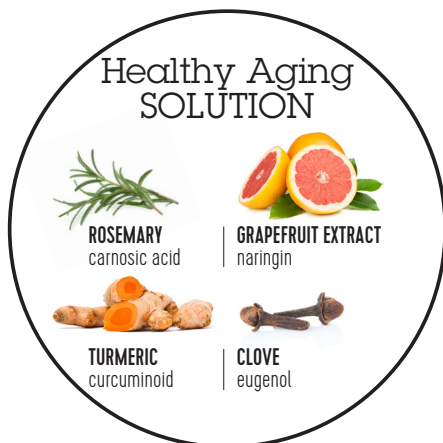

## SKIN AND COAT PRODUCT LINE WITH COMPLEX-3

- ♥ **COMPLEX-3** > a unique combination of ingredients that act on **3 essential components** of your dog's health — **dental health, digestive health** and **antioxidant protection** maintaining vitality
- ♥ **Omega 3-6 ratio** > highest of the competition!
- ♥ **Chicken-free** > delicious formulas with lamb and fish offer an alternative to chicken
- ♥ **Whole grains** > selected for their digestive health benefits
- ♥ Formulated for an **easy transition** between life stages
- ♥ Kibble size, texture and density are **adapted to dog size and life stage**
- ♥ **Healthy Aging SOLUTION** > an exclusive blend of antioxidants

**Helps maintain a healthy skin and a shiny coat.**

Reduces shedding, protects the skin, and improves coat quality.

A PREVENTIVE  
APPROACH FROM  
PUPPY TO SENIOR!

**Healthy aging SOLUTION...**  
**Protects cells against excess of free radicals!**

This polyphenol-rich blend of antioxidants helps:

- ♥ **reduce inflammation**
- ♥ **limit cell damage**

Right from the start!

**CLINICALLY  
PROVEN\***

**A beneficial effect at each life stage**

\*Source : <https://www.diana-petfood.com/nam-en/vivae/proage/>