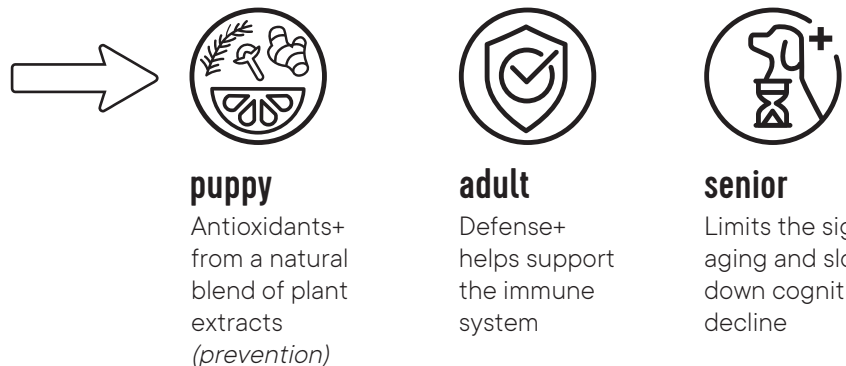

**Helps maintain a healthy skin and a shiny coat.**

Reduces shedding, protects the skin, and improves coat quality.

A PREVENTIVE  
APPROACH FROM  
PUPPY TO SENIOR!

**Healthy aging SOLUTION...**  
**Protects cells against excess of free radicals!**

This polyphenol-rich blend of antioxidants helps:

- ♥ **reduce inflammation**
- ♥ **limit cell damage**

Right from the start!

**CLINICALLY  
PROVEN\***

**A beneficial effect at each life stage**

\*Source : <https://www.diana-petfood.com/nam-en/vivae/proage/>